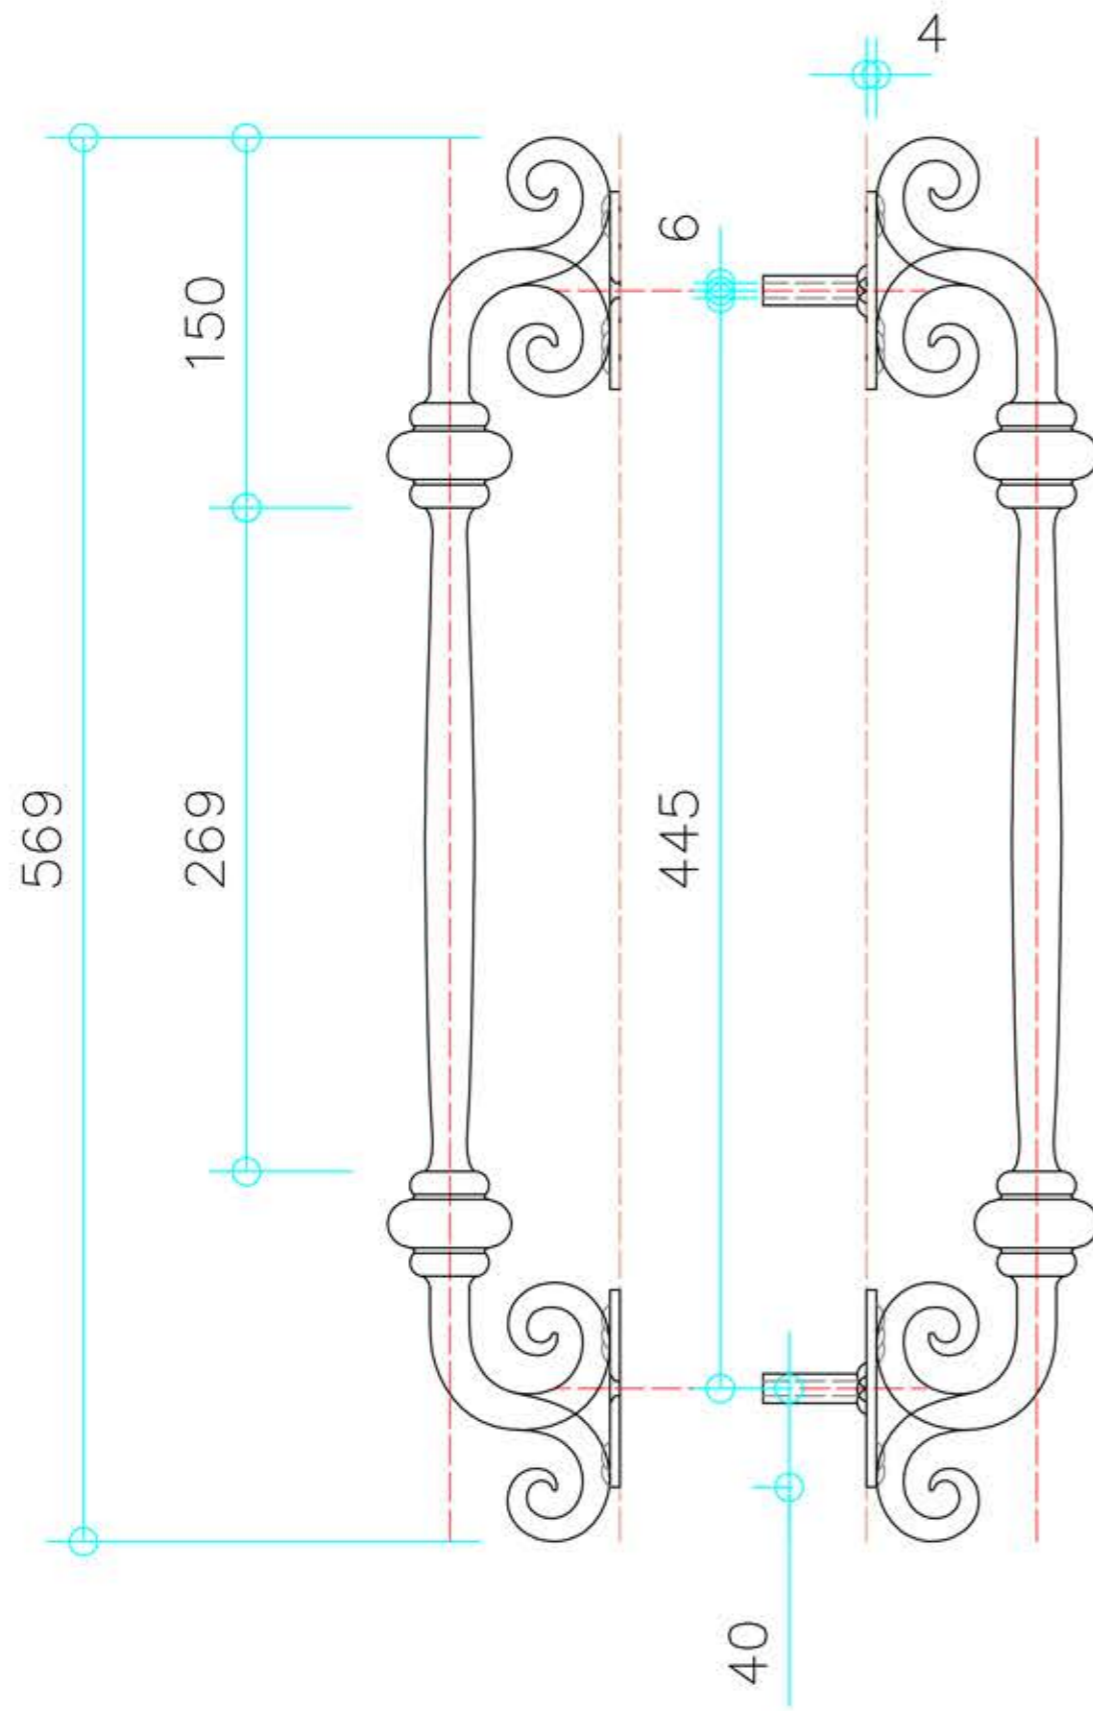

Door Handle AH9

Adovere
Iron Designs