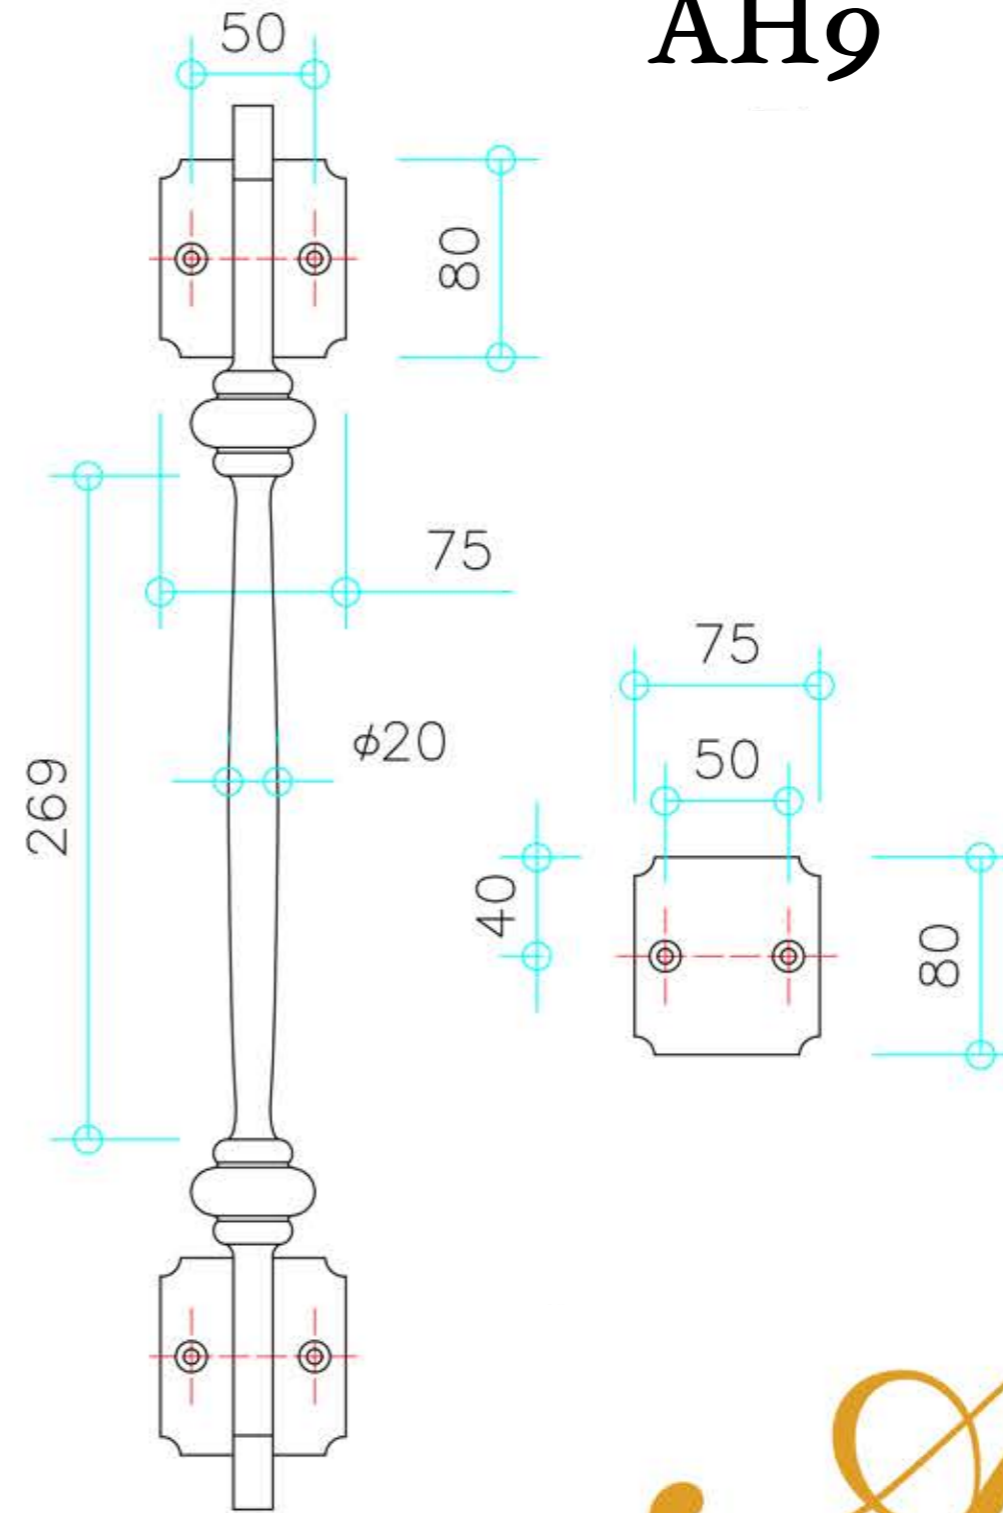

Door Handle AH9

Adovere
Iron Designs