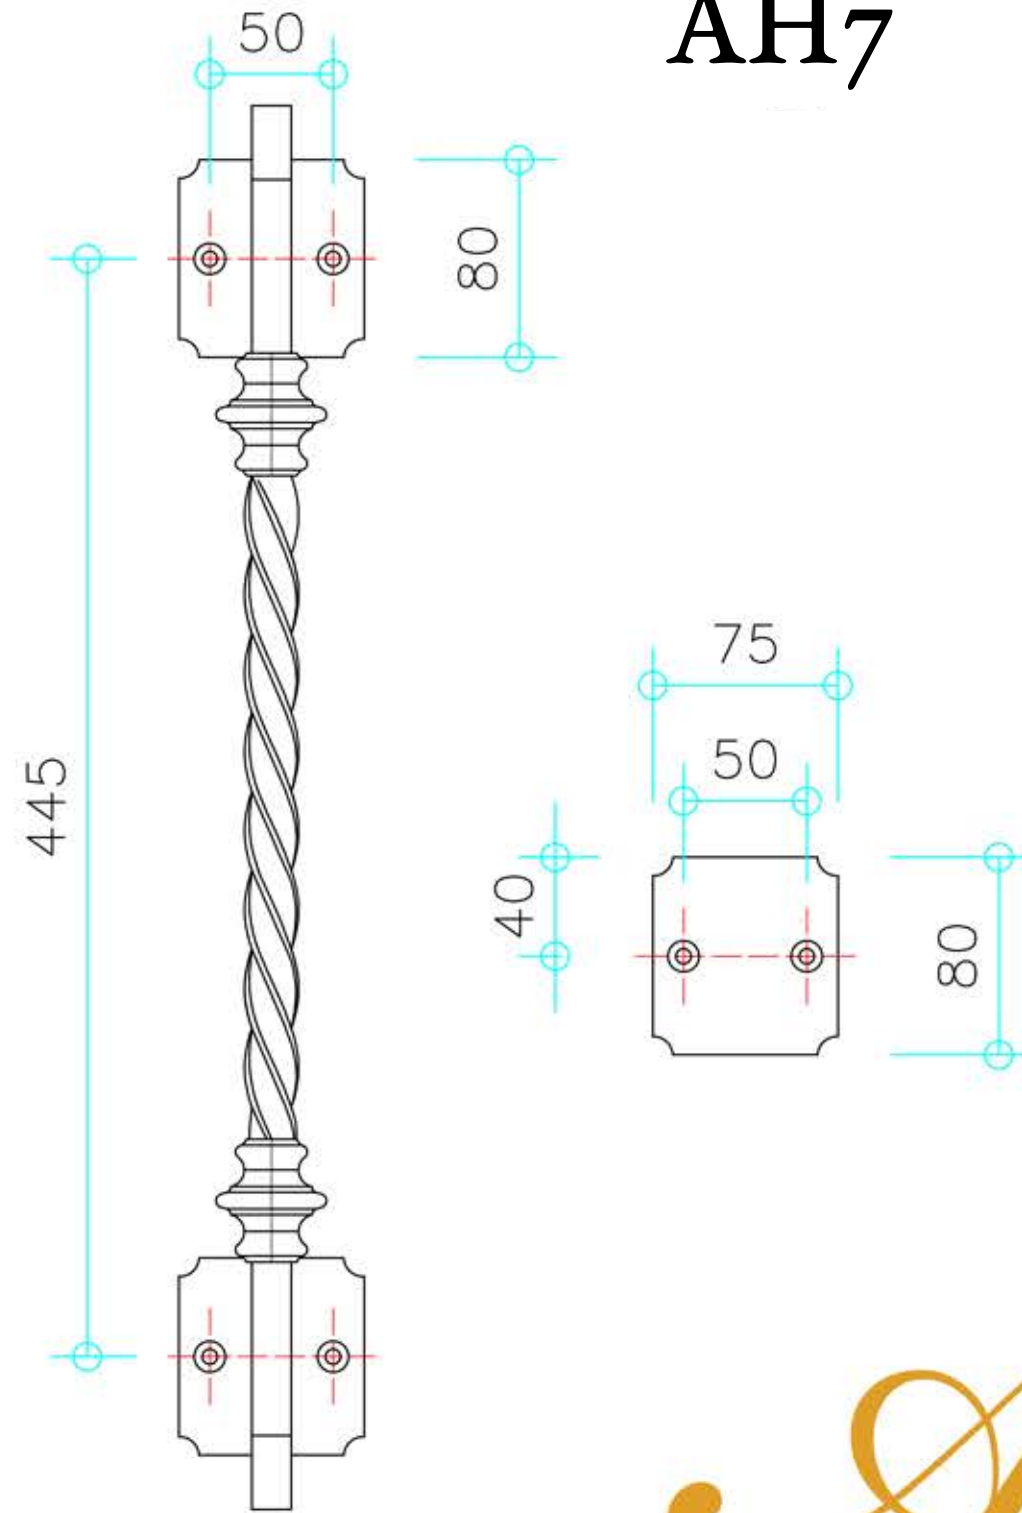

Door Handle AH7

Adore
Iron Designs