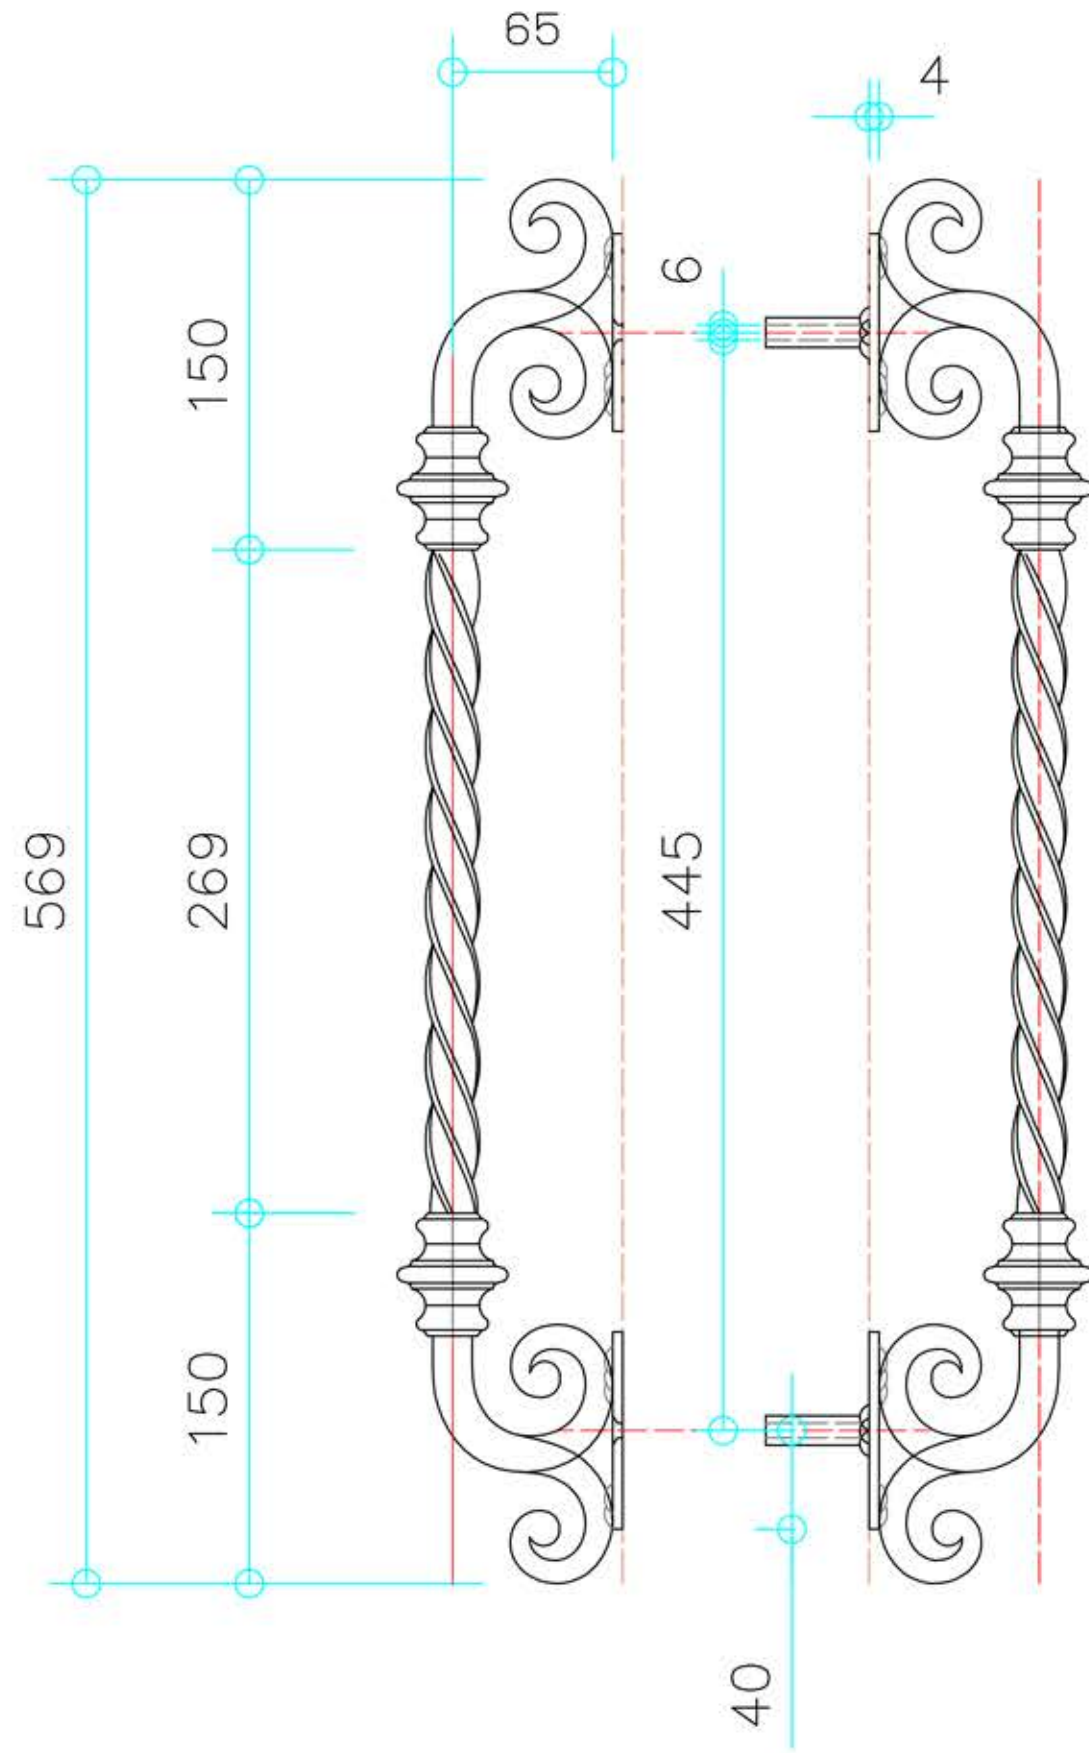

Door Handle AH7

Adore
Iron Designs