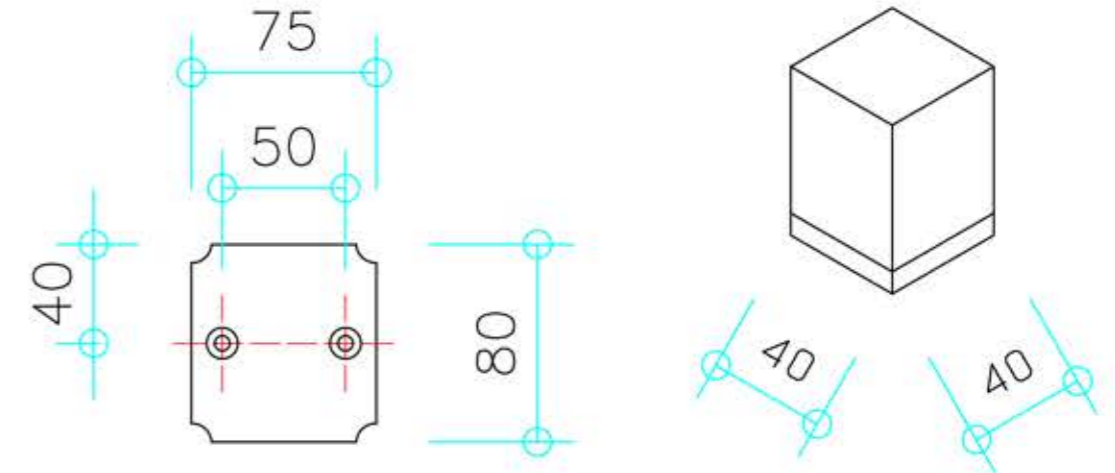

Door Handle AH16

Adovere
Iron Designs