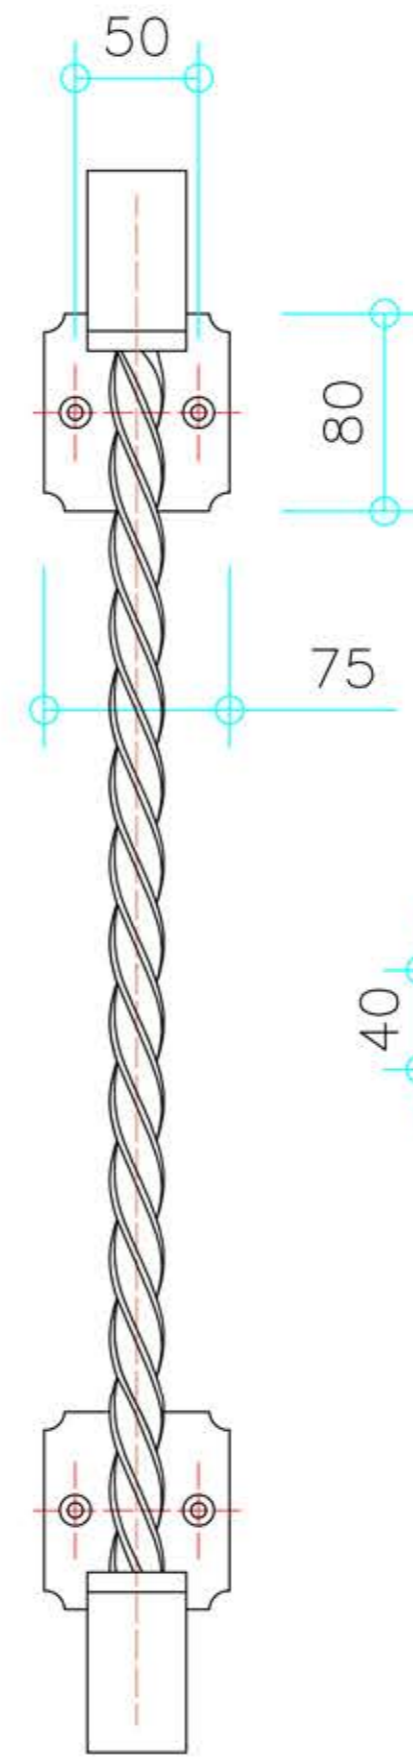

Door Handle AH16

Adovere
Iron Designs