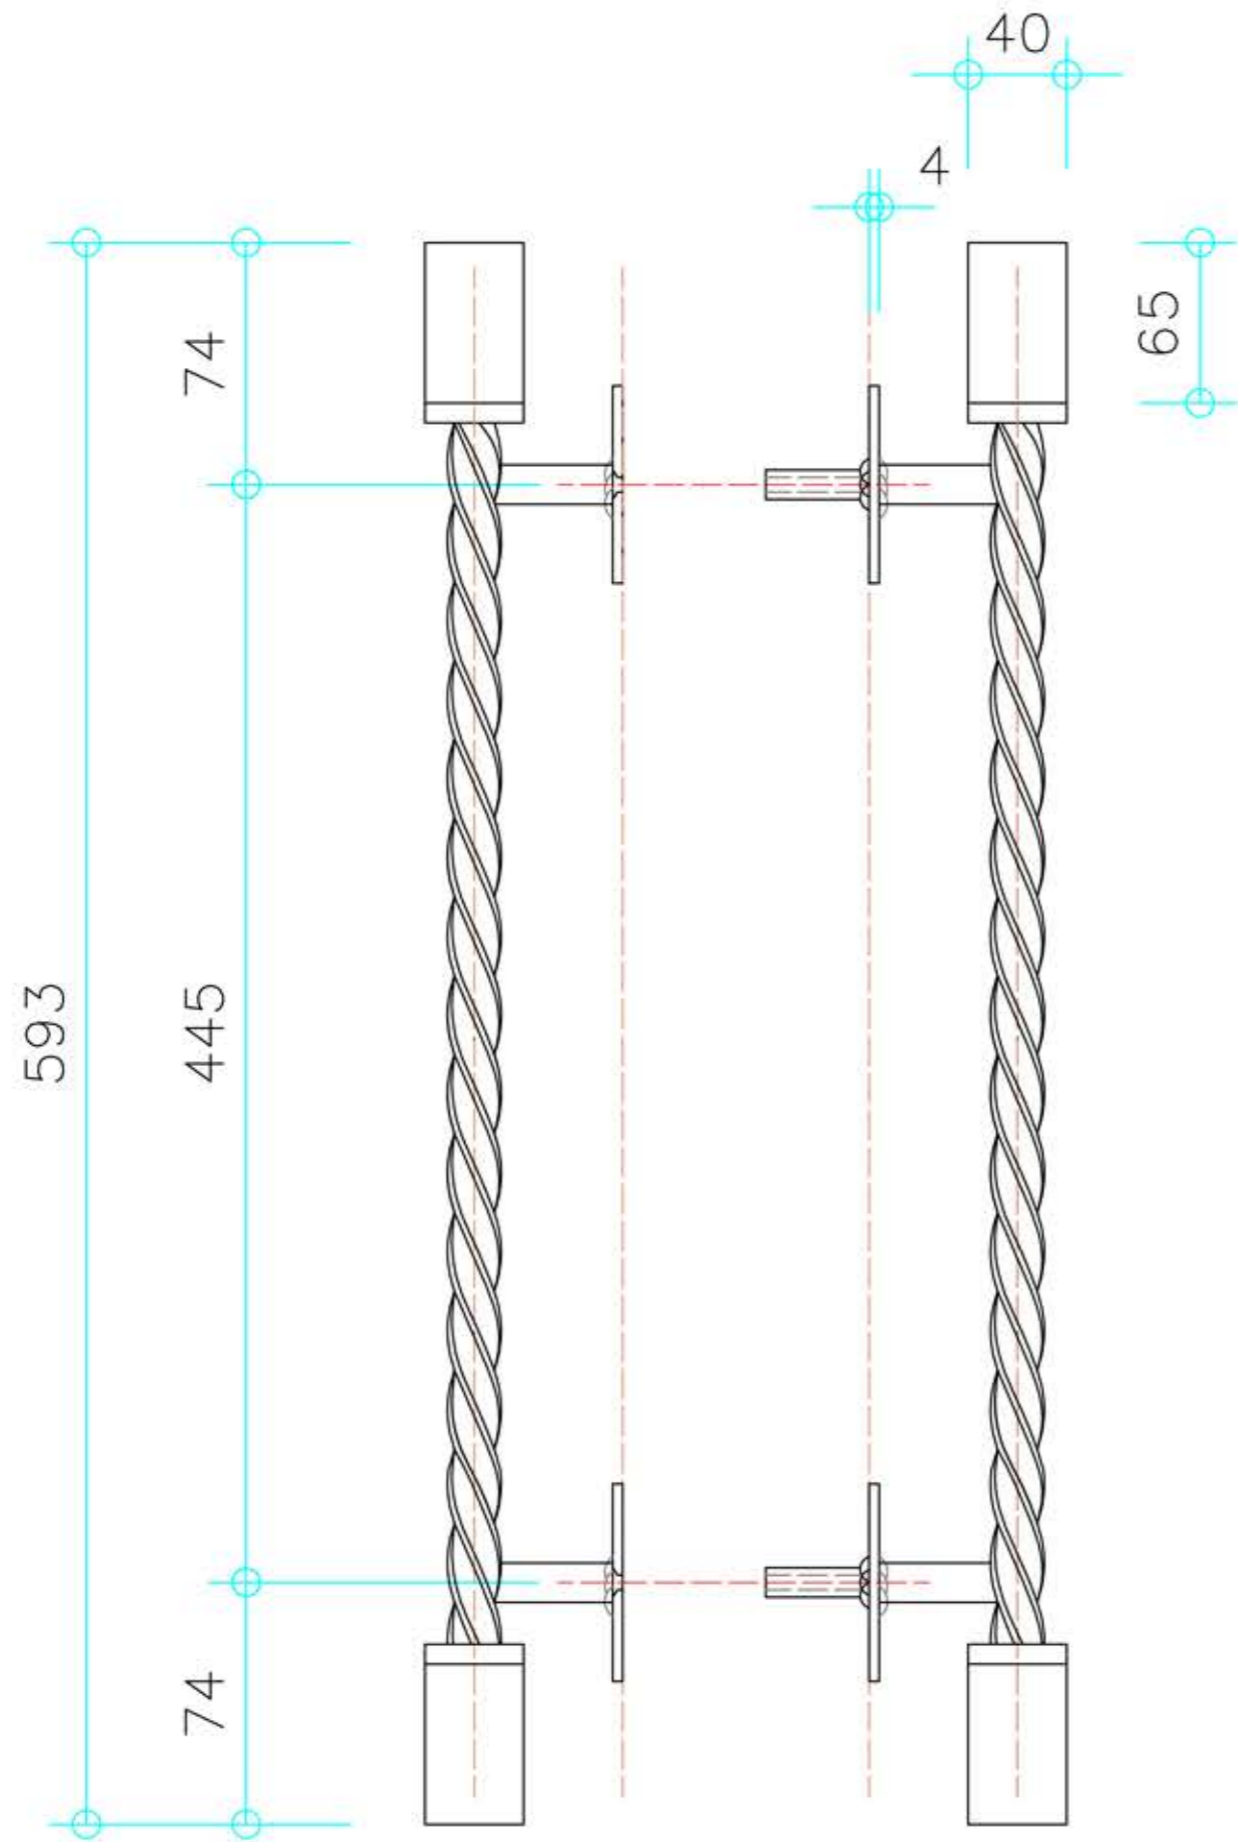

Door Handle AH16

Adovere
Iron Designs