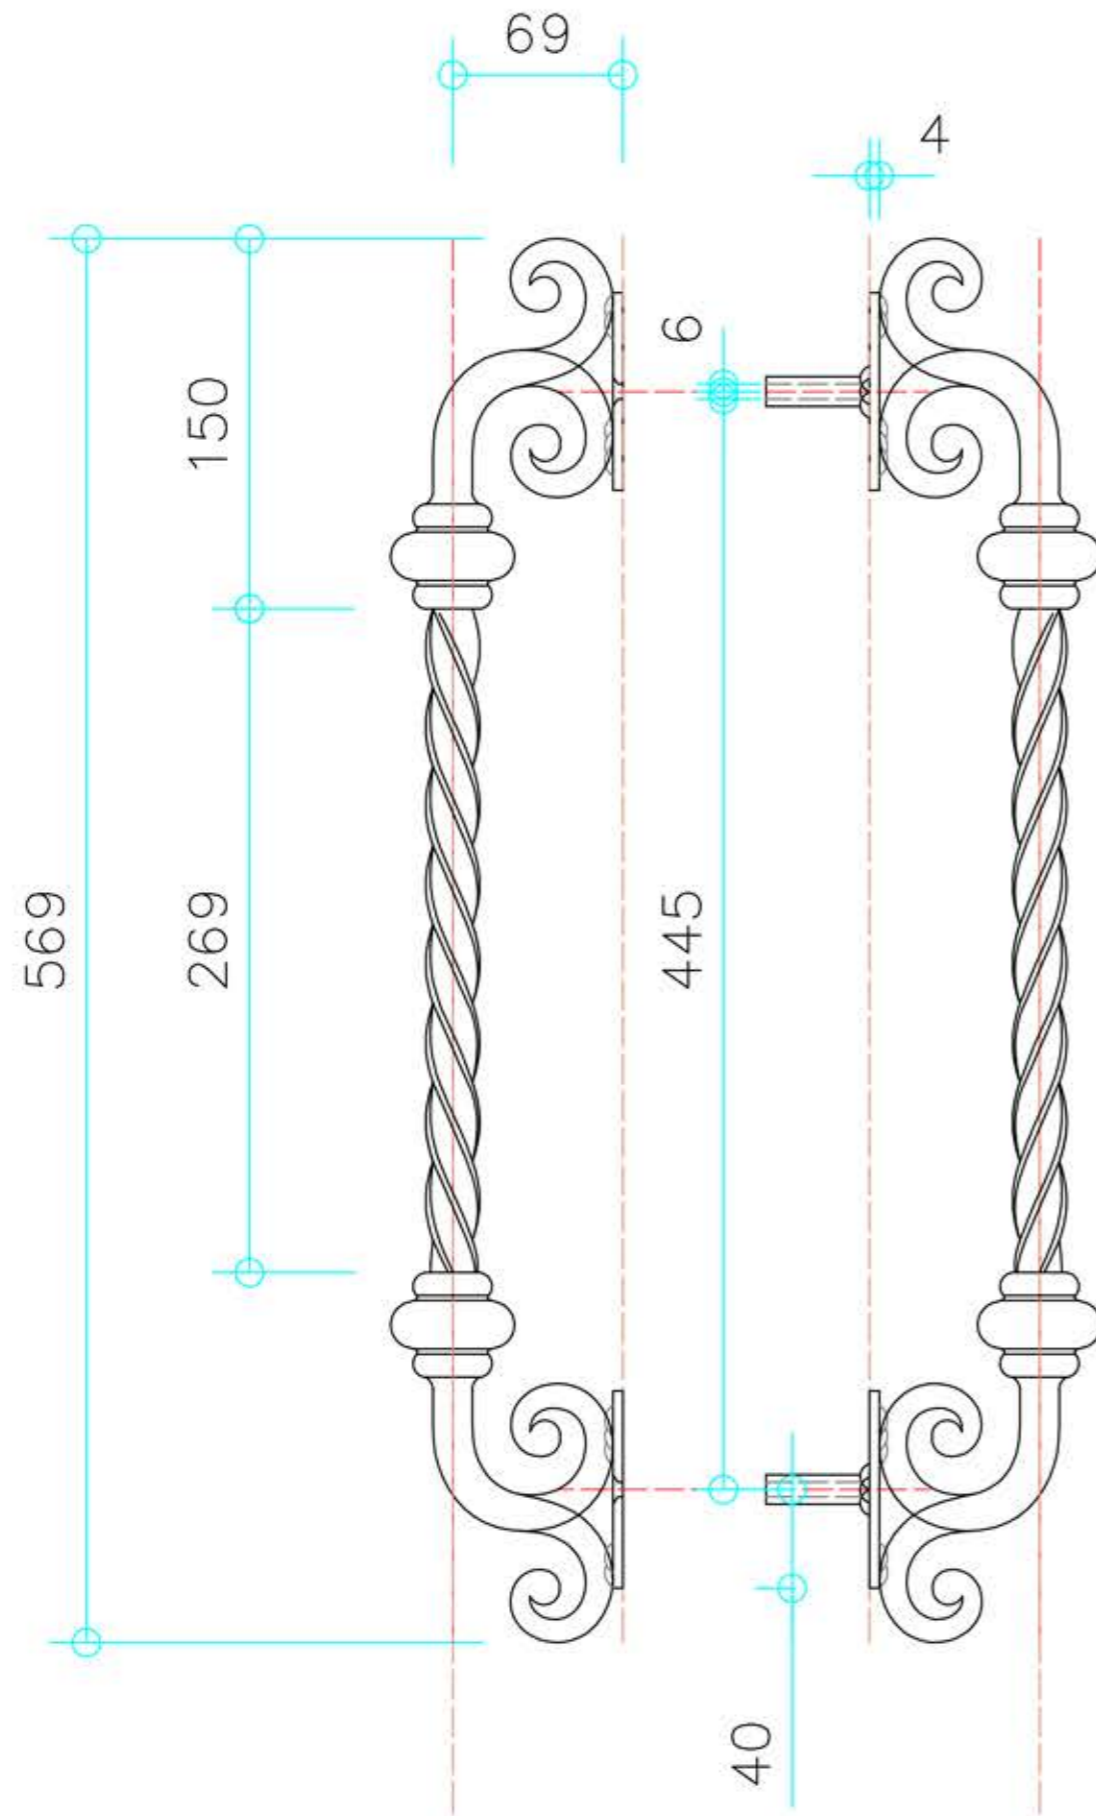

Door Handle AH10

Adore
Iron Designs