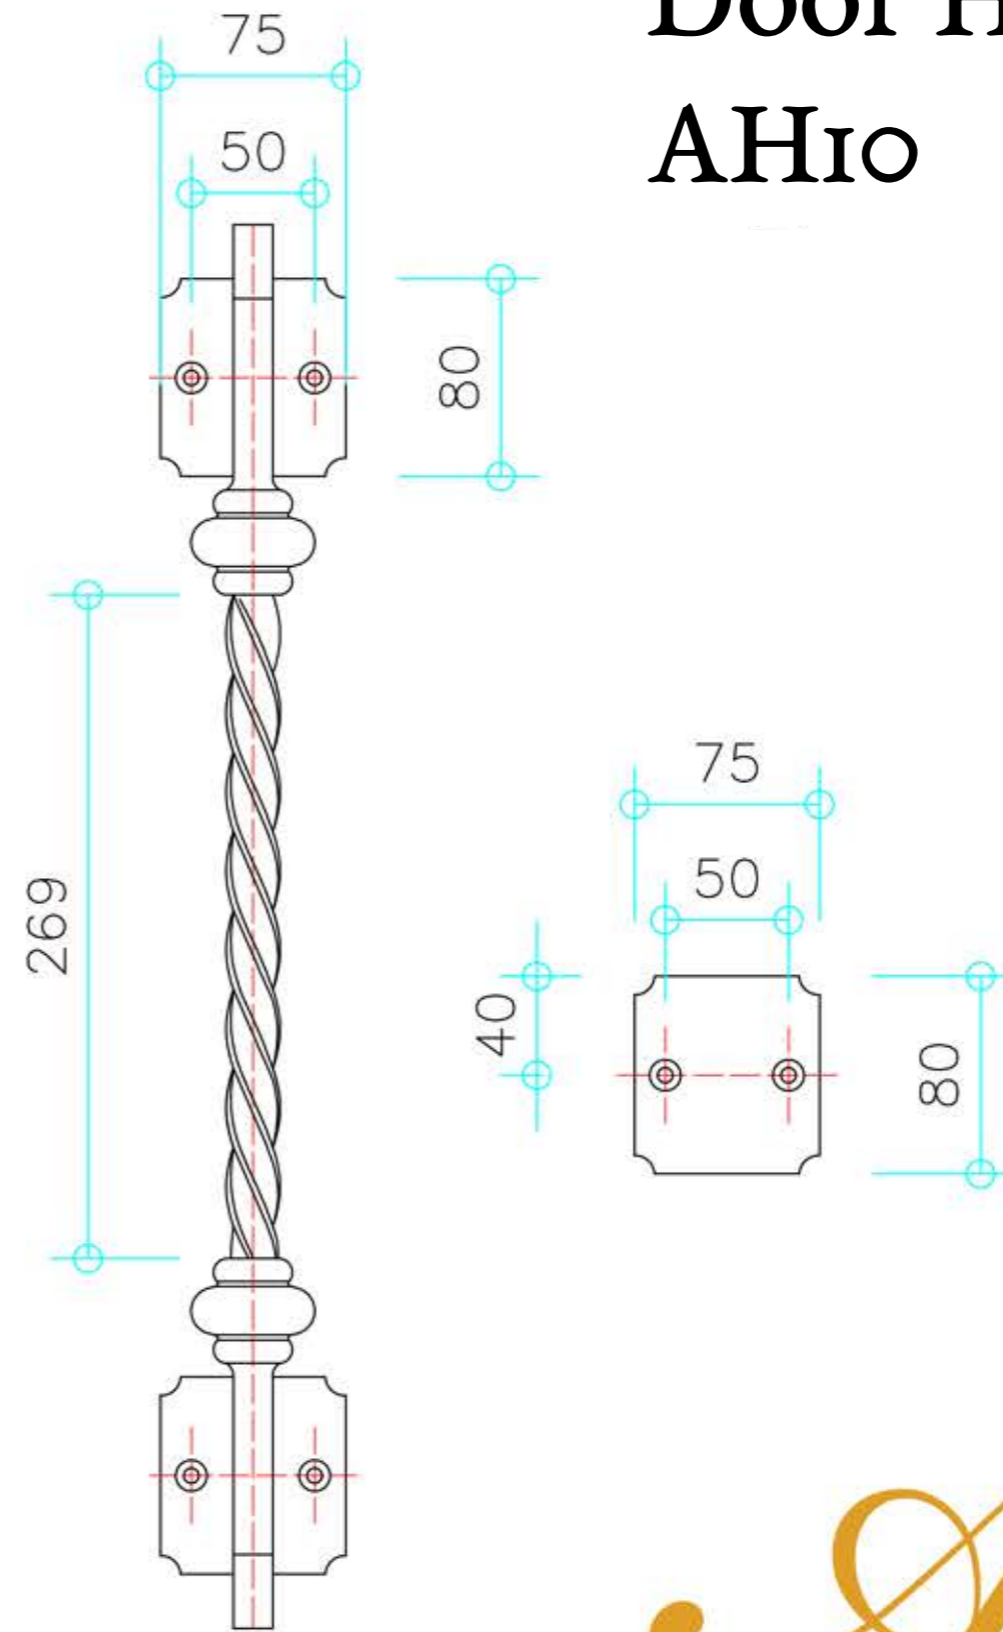

Door Handle AH10

Adore
Iron Designs